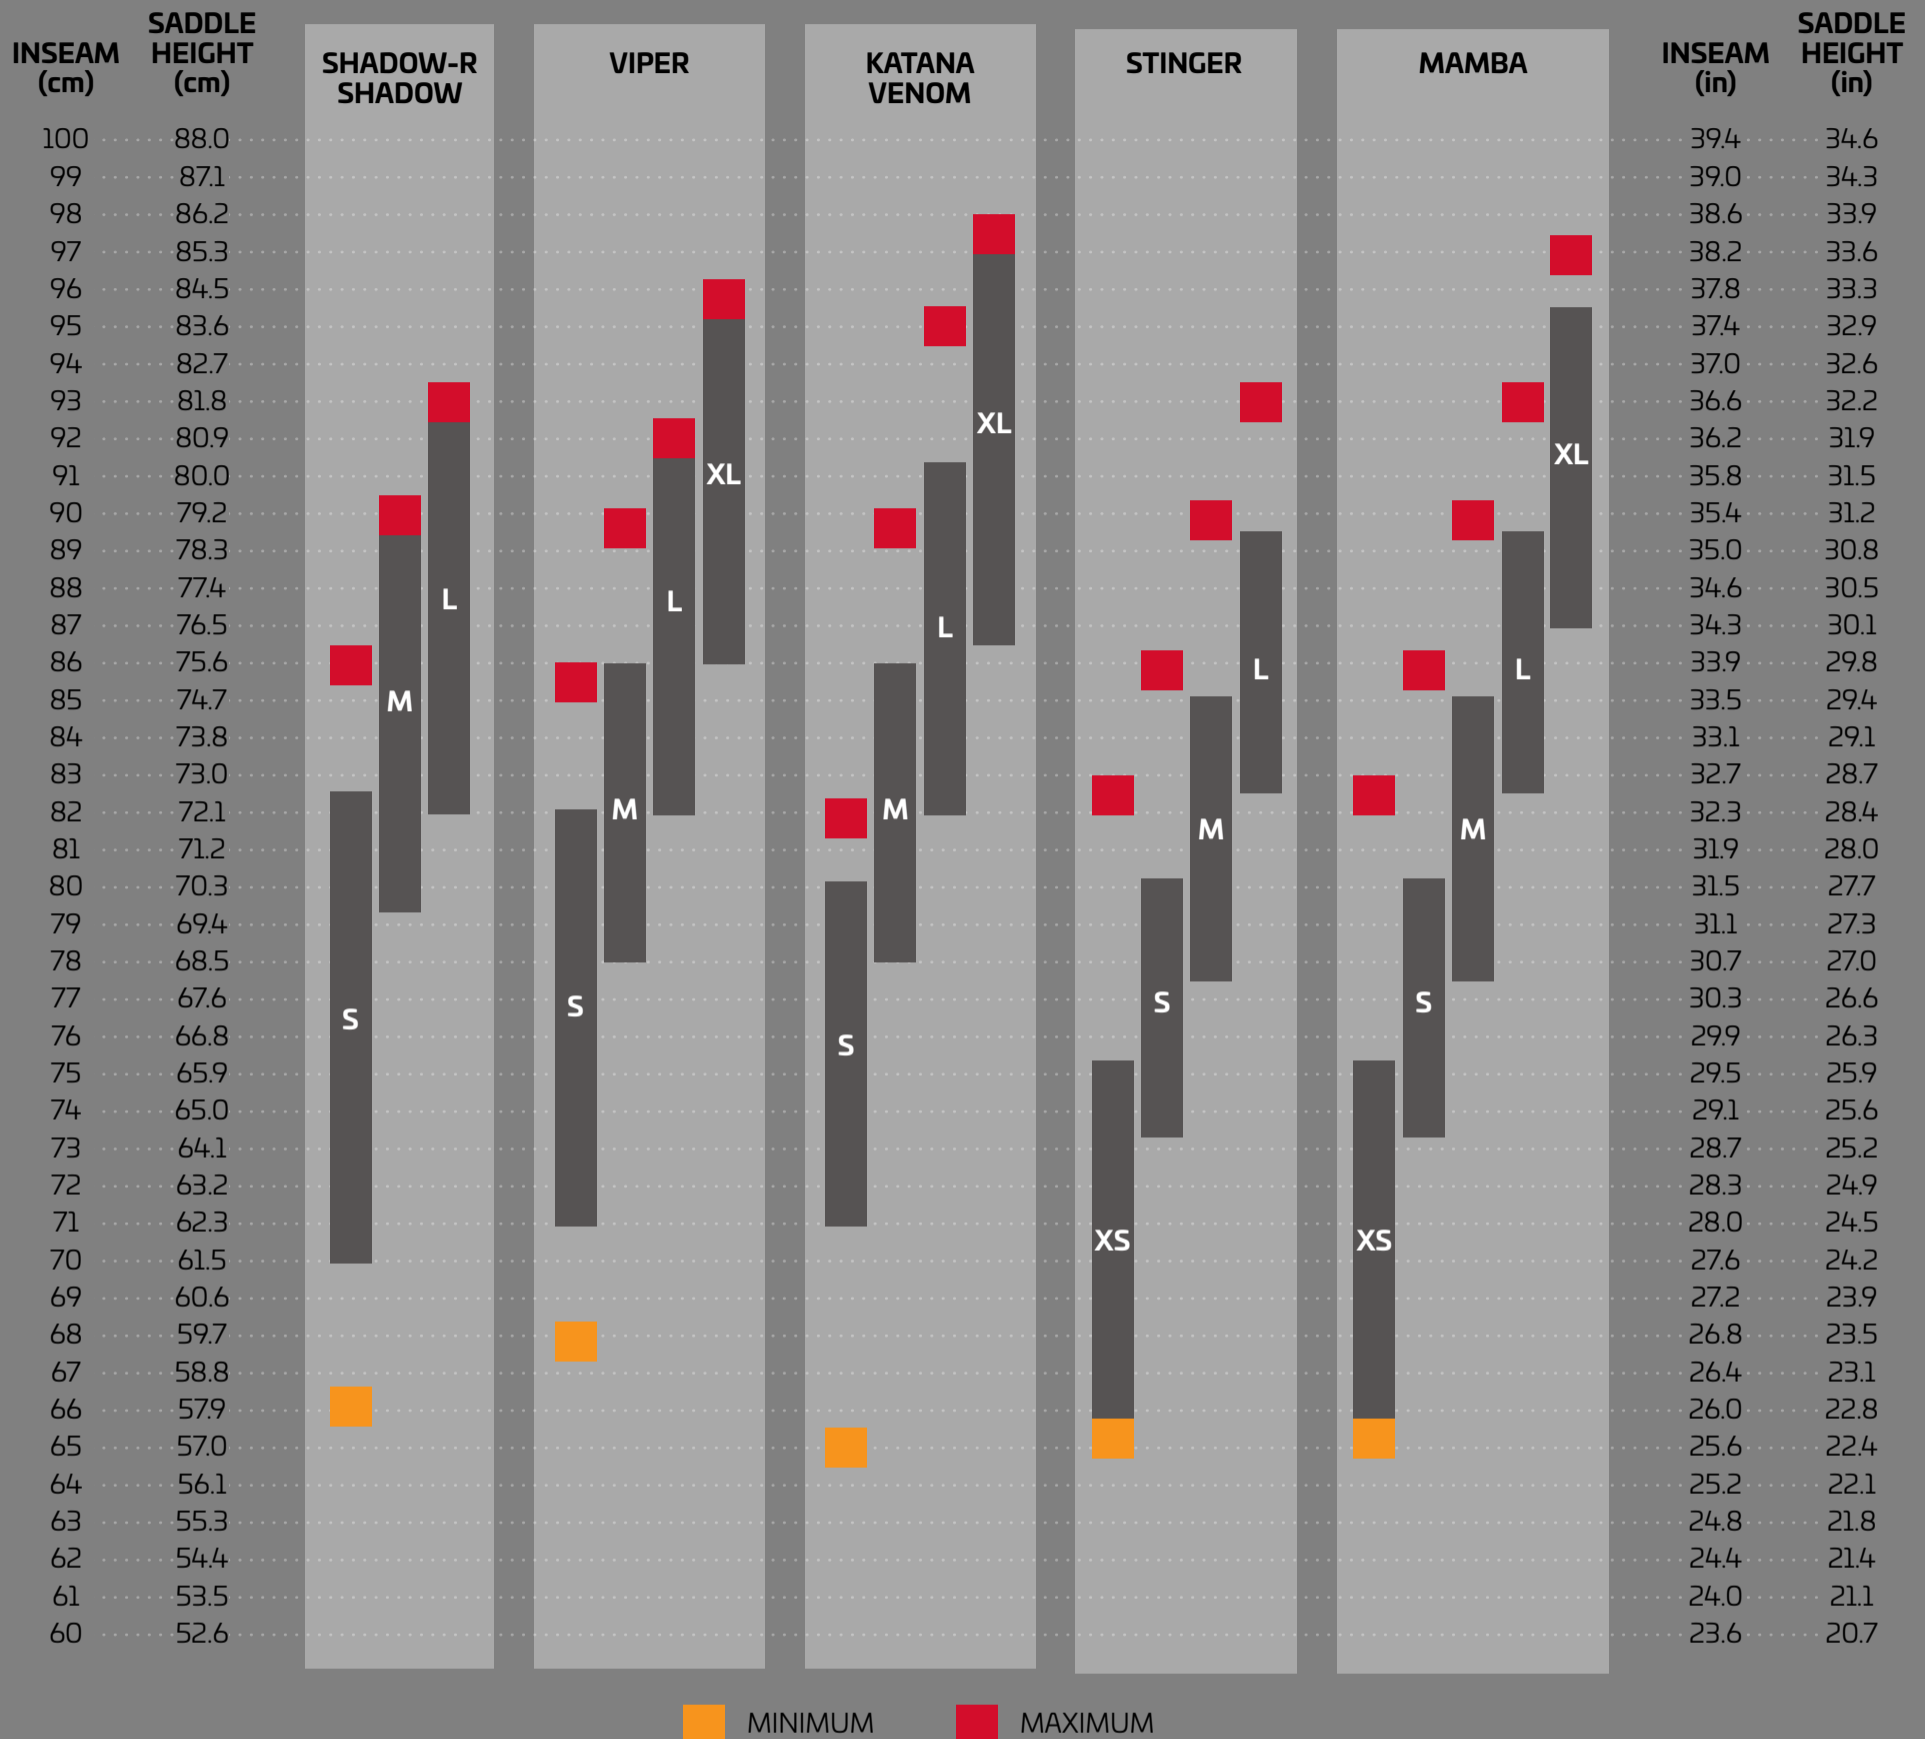

Sizing Chart

INSEAM

SADDLE HEIGHT